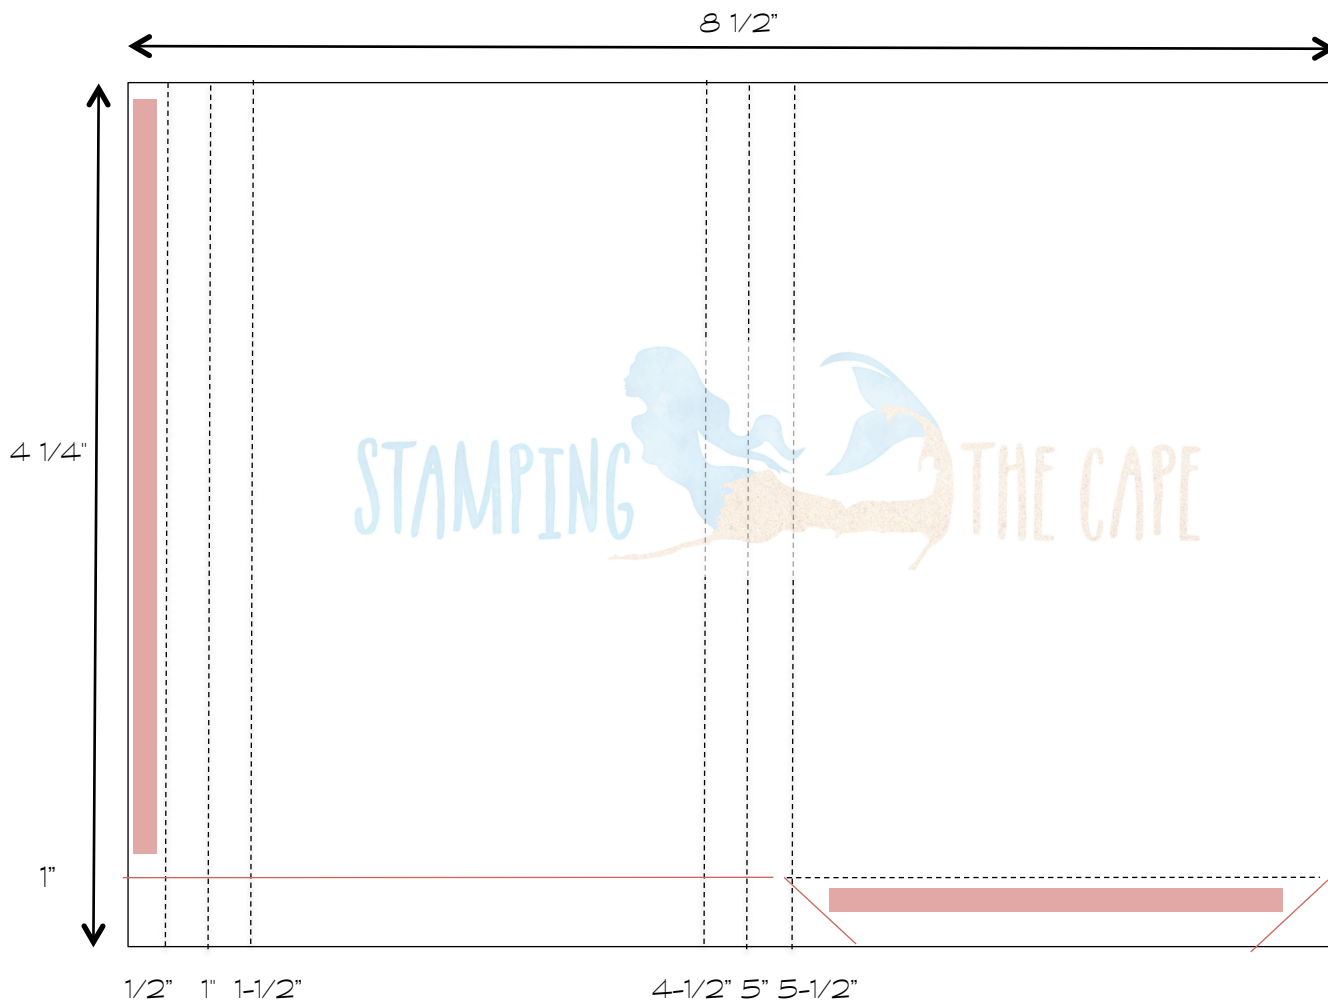

A2 Card Base Treat Back
Paper Pumpkin - June 2018

Cut Line

Score and Fold Line

Tear and Tape or other strong adhesive

Images © Stampin' Up! 2018