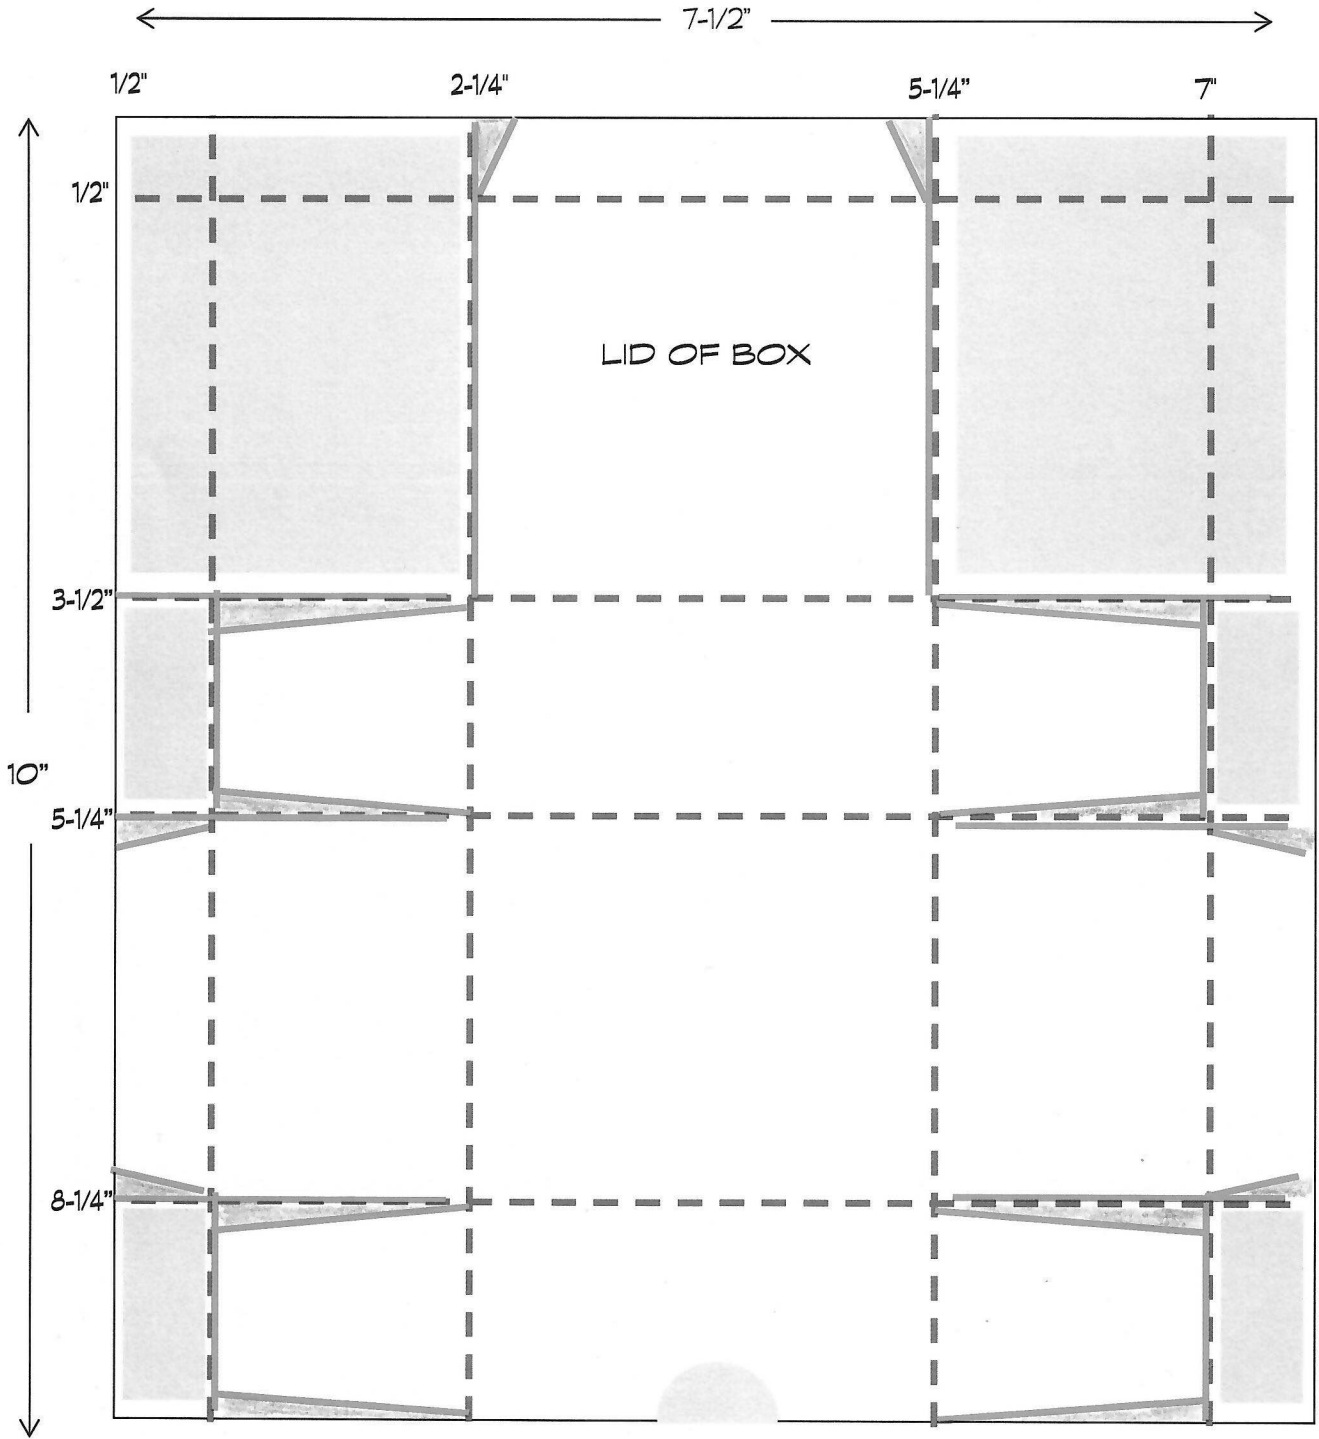

HOSTESS CUPCAKE TREAT BOX

1/2"

LID OF BOX

3 1/2"

7 1/2"

5 1/4"

5 1/4"

2 1/4"

1/2"

Card Stock 7 1/2 x 10"
 DSP Panels
 Top 2 7/8 x 2 7/8
 Sides 1 5/8 x 2 7/8 (4 pcs)

3 1/4"

Notch
 optional