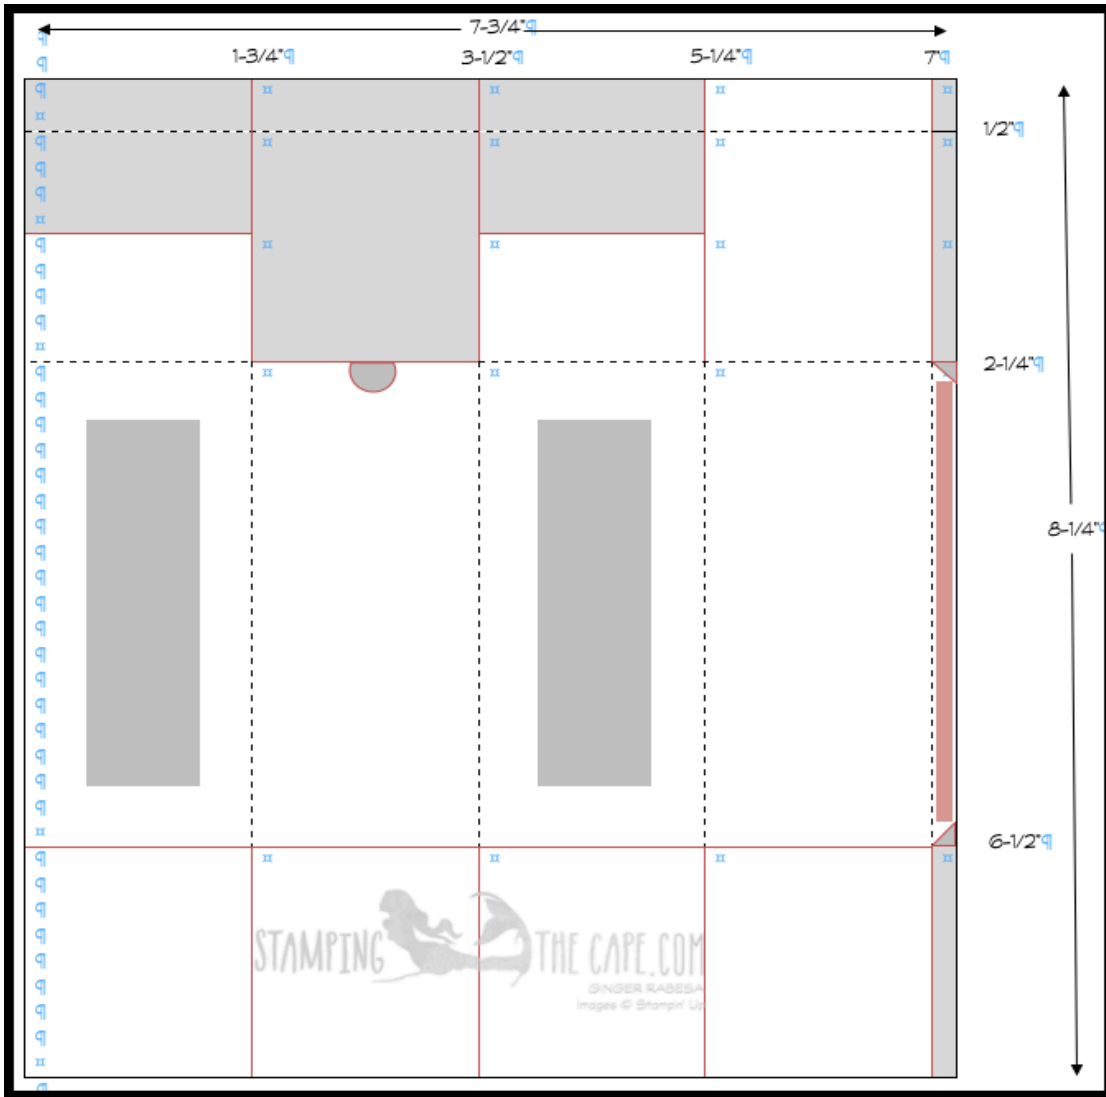

BEST BUNNY ST. PATRICK'S DAY BAILEY'S BOX

If you'd like to receive the supplies for my
February Stamp Club Projects
place a minimum \$35 order (before tax &
shpg) using this month's Host Code

J33CWEDN
by February 28, 2019

Blog Post - 2-26-19
YouTube Video

Item Name	Item #	Price
Best Bunny Photopolymer Bundle	148378	\$30.50
Itty Bitty Greetings Clear-Mount Stamp Set	146667	\$36.00
Call Me Clover Cardstock	146969	\$8.50
Thick Whisper White Cardstock	140272	\$7.75
Happiness Blooms 12" x 12" Designer Series Paper	148795	\$11.00
Window Sheet 12" x 12"	142314	\$5.00
Call Me Clover Classic Stampin' Pad	147139	\$7.50
Tuxedo Black Memento Ink Pad	132708	\$6.00
Call Me Clover Stampin' Blends Markers Combo	147282	\$9.00
Smoky Slate Stampin' Blends Markers Combo	145058	\$9.00
Mango Melody Dark Stampin' Blends Marker	147944	\$4.50
Flirty Flamingo Stampin' Blends Markers Combo	147278	\$9.00
Clear Wink of Stella Glitter Brush	141897	\$8.00
Stitched Shapes Framelits Dies	145372	\$30.00
Rectangle Stitched Framelits Dies	148551	\$35.00
1/2" Circle Punch	119869	\$6.00
1" Circle Punch	119868	\$13.00
Detailed Trio Punch	146320	\$20.00
Whisper White 5/8" Flax Ribbon	148764	\$7.00
Big Shot	143263	\$110.00
Simply Scored	122334	\$30.00
SNAIL Adhesive	104332	\$7.00
Tear & Tape Adhesive	138995	\$7.00
Mini Glue Dots	103683	\$5.25
Stampin' Dimensionals	104430	\$4.00

7-1/4" x 8-1/4" Call Me Clover
2-3/4" x 2-3/4" Call Me Clover
2 pcs. 1-5/8" x 4-1/8"; 1 pc. 1-5/8" x 1-5/8" DSP
2' x 5' Thick Whisper White
1/2' x 2-1/2' Thick Whisper White
2 pcs. 1-1/2' x 3-1/2' Window Sheet
2 - 9" Strands from Whisper White 5/8" Flax Ribbon

KEY

-  Score Line
-  Cut Line
-  Adhesive
-  Cut Off

Please use this
HOST CODE
 when ordering.
J33CWEDN
 THANK YOU!

SHOP MY ONLINE STORE
www.ginger.stampinup.net