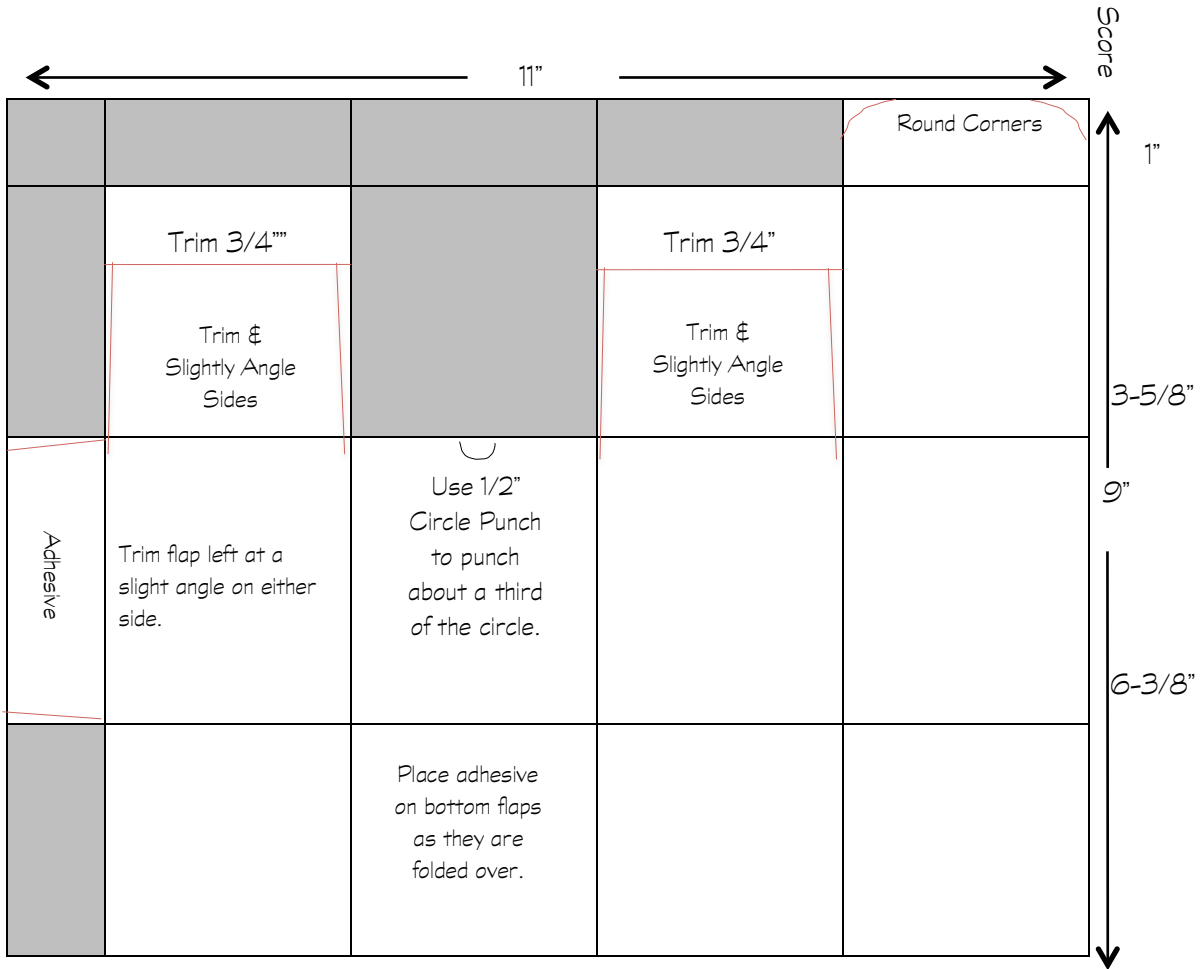

CANDLE BOX

Fits candle 2-1/4" wide by 2-1/2" high

Cut cardstock 9" x 11"

Score 1/2" 3-1/8" 5-3/4" 8-3/8"

= Cut Off

= Trim off or Corner Round

GINGER RABESA
 INDEPENDENT STAMPIN' UP! DEMONSTRATOR

Blog: StampingtheCape.com
 Email: stampingthecape@gmail.com
 Store: www.ginger.stampinup.net